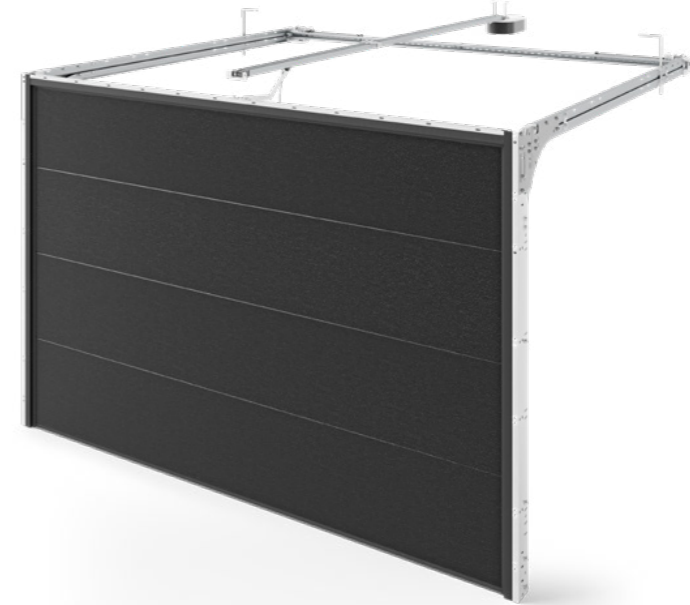

SECTIONAL GATES

D-GATE

- Safety - solid and durable construction
- Gate panels with FS (Finger Safe) function, preventing fingers from sticking
- High thermal insulation
- Quick and easy installation (30-45 min) with OneTool technology (installation with one tool)
- Factory-ready springs (screwed or tensioned)
- Automation - choose from motors from reputable manufacturers: Somfy, Beninca, Sommer, Came, AVO
- Accessories personalized according to customer requirements
- Customized product
- 2-year extended warranty
- Available panel thicknesses: 40 mm and 60 mm
- Colors - painted according to RAL palette
- Panel structure: smooth or Woodgrain without or with embossing
- Available with acrylic glazing (PVC or INOX frame)
- Gate frames/guides available in three colors - galvanized/zinc, black/black and black/white

D-GATE T

D-GATE T with tension spring is a solution that combines simplicity of design with high functionality and reliability. The tension spring, located vertically in the frame, ensures even distribution of forces, which enables the door to open and close smoothly, quietly and safely. This is an excellent choice for those looking for durable, safe and economical solutions for their garage.

D-GATE U

D-GATE U are characterized by a torsion spring mounted at the front in the lintel, thus ensuring reliability, durability and safety of use of the gate. Durable and robust construction allows the installation of panels weighing up to 250kg. The richness of colors and structures of the gate panels allows it to match any architectural style of the building.

D-GATE B

D-GATE B is a reliable sectional garage door with a rear torsion spring is a modern solution that combines functionality, safety and aesthetics. The use of a rear torsion spring in the construction of the door ensures its smooth and quiet opening and closing, which increases the comfort of everyday use. D-GATE B sectional garage doors are perfect for modern and classic construction.