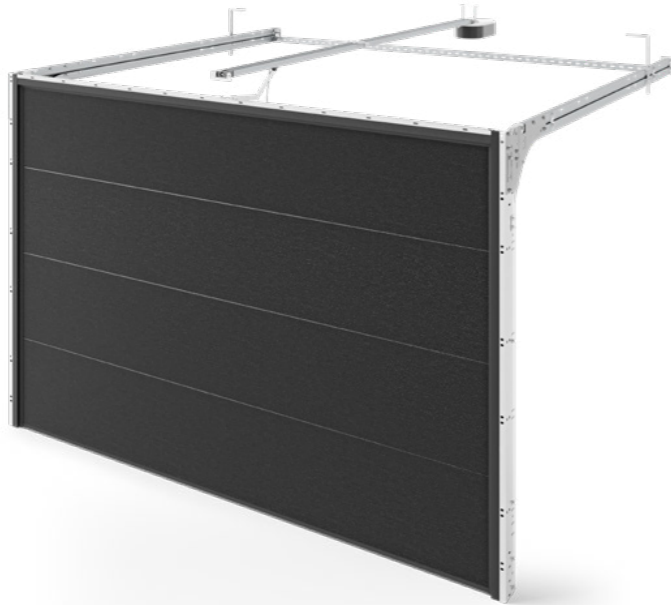

SECTIONAL GATES

D-GATE

- Safety - solid and durable construction
- Gate panels with FS (Finger Safe) function, preventing fingers from sticking
- High thermal insulation
- Quick and easy installation (30-45 min) with OneTool technology (installation with one tool)
- Factory-ready springs (screwed or tensioned)
- Automation - choose from motors from reputable manufacturers: Somfy, Beninca, Sommer, Came, AVO
- Accessories personalized according to customer requirements
- Customized product
- 2-year extended warranty
- Available panel thicknesses: 40 mm and 60 mm
- Colors - painted according to RAL palette
- Panel structure: smooth or Woodgrain without or with embossing
- Available with acrylic glazing (PVC or INOX frame)
- Gate frames/guides available in three colors - galvanized/zinc, black/black and black/white

D-GATE T

D-GATE T with tension spring is a solution that combines simplicity of design with high functionality and reliability. The tension spring, located vertically in the frame, ensures even distribution of forces, which enables the door to open and close smoothly, quietly and safely. This is an excellent choice for those looking for durable, safe and economical solutions for their garage.

D-GATE U

D-GATE U are characterized by a torsion spring mounted at the front in the lintel, thus ensuring reliability, durability and safety of use of the gate. Durable and robust construction allows the installation of panels weighing up to 250kg. The richness of colors and structures of the gate panels allows it to match any architectural style of the building.

D-GATE B

D-GATE B is a reliable sectional garage door with a rear torsion spring is a modern solution that combines functionality, safety and aesthetics. The use of a rear torsion spring in the construction of the door ensures its smooth and quiet opening and closing, which increases the comfort of everyday use. D-GATE B sectional garage doors are perfect for modern and classic construction.