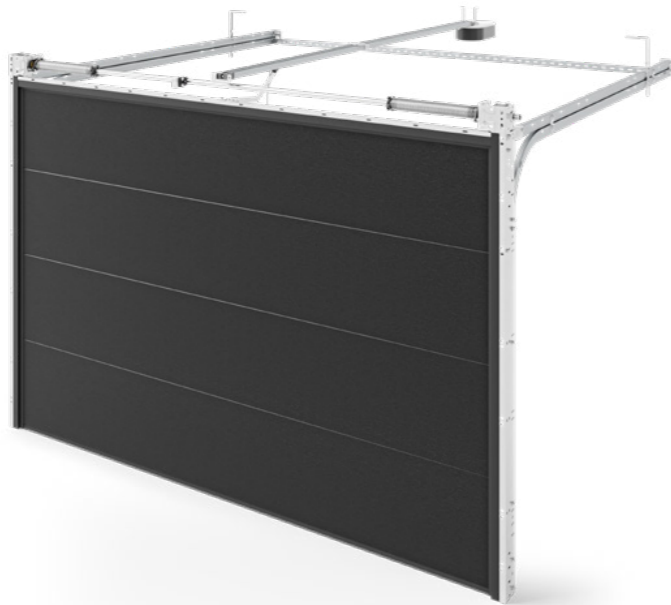

SECTIONAL GATES

D-GATE

- Safety - solid and durable construction
- Gate panels with FS (Finger Safe) function, preventing fingers from sticking
- High thermal insulation
- Quick and easy installation (30-45 min) with OneTool technology (installation with one tool)
- Factory-ready springs (screwed or tensioned)
- Automation - choose from motors from reputable manufacturers: Somfy, Beninca, Sommer, Came, AVO
- Accessories personalized according to customer requirements
- Customized product
- 2-year extended warranty
- Available panel thicknesses: 40 mm and 60 mm
- Colors - painted according to RAL palette
- Panel structure: smooth or Woodgrain without or with embossing
- Available with acrylic glazing (PVC or INOX frame)
- Gate frames/guides available in three colors - galvanized/zinc, black/black and black/white

D-GATE T

D-GATE T with tension spring is a solution that combines simplicity of design with high functionality and reliability. The tension spring, located vertically in the frame, ensures even distribution of forces, which enables the door to open and close smoothly, quietly and safely. This is an excellent choice for those looking for durable, safe and economical solutions for their garage.

D-GATE U

D-GATE U are characterized by a torsion spring mounted at the front in the lintel, thus ensuring reliability, durability and safety of use of the gate. Durable and robust construction allows the installation of panels weighing up to 250kg. The richness of colors and structures of the gate panels allows it to match any architectural style of the building.

D-GATE B

D-GATE B is a reliable sectional garage door with a rear torsion spring is a modern solution that combines functionality, safety and aesthetics. The use of a rear torsion spring in the construction of the door ensures its smooth and quiet opening and closing, which increases the comfort of everyday use. D-GATE B sectional garage doors are perfect for modern and classic construction.